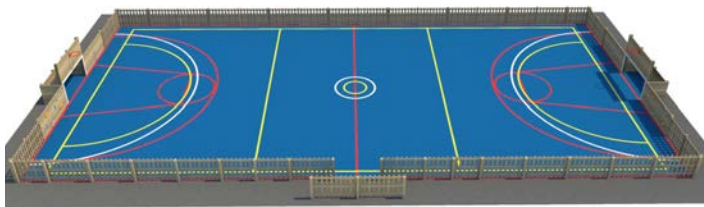

Football

A blue graphic overlay featuring a maze with four paths leading to different ball icons. The icons are: a black and white soccer ball (Football), a green oval (Rugby Ball), a brown oval with laces (Basketball), and an orange ball with black lines (Tennis Ball). The maze is a complex black line drawing on a white background.

Timber Goal End

Classic Goal End

Junior Goal End

Classic Goal End (with Basket)

Tarmac MUGA

Table Tennis

Arm & Pedal Bicycle

Playground Paint MUGA

Double Health Walker

Double Sit Up Bench

Artificial Grass MUGA

Double Slalom Skier

Children's Horse Rider

Children's Activ8 Multi Gym

Children's Energise Multi Gym

Children's Rower

Children's Sky Stepper

Children's Integr8 Multi Gym

Children's Motiv8 Multi Gym

Children's Spacesaver Multi Gym

Children's Tai Chi Discs

Pull Up Monkey Bars

Pull Up Trapeze

Pull Up Bars